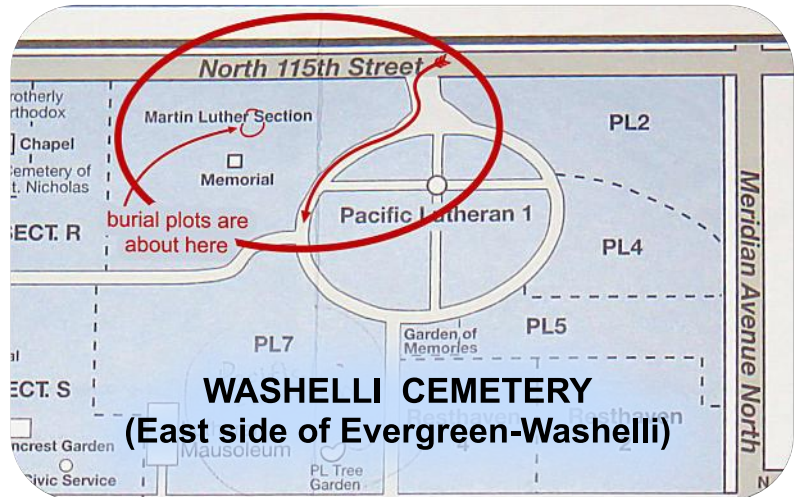

SIX BURIAL PLOTS FOR SALE BY OWNER

Evergreen-Washelli Cemetery
Martin Luther Section
Seattle, Washington

- Six adjacent burial plots
- Martin Luther Section, Washelli side
Block 522 (1,2,3,4) & 523 (2,4)
- Easy access off North 115th street
- Close to Martin Luther Memorial Statue
- Burial options available
- Buy 1 or 2 or 3 or 4 or 5 or all 6 plots!
- Price per plot \$2,950
- Buyer pays cemetery's transfer of ownership fees
- This PDF may be printed or shared