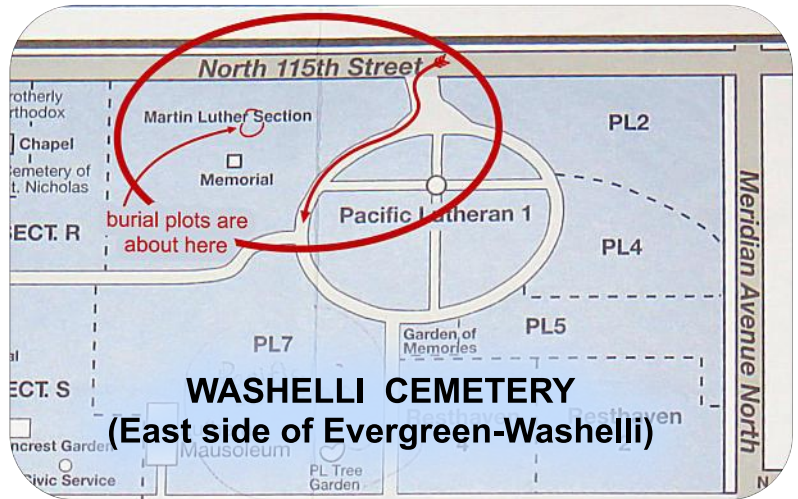

SIX BURIAL PLOTS FOR SALE BY OWNER

Evergreen-Washelli Cemetery
Martin Luther Section
Seattle, Washington

- Six adjacent burial plots
- Martin Luther Section, Washelli side
Block 522 (1,2,3,4) & 523 (2,4)
- Easy access off North 115th street
- Close to Martin Luther Memorial Statue
- Burial options available
- Buyer to pay transfer of ownership fees
- Buy 1, or more, or all 6 plots!
- Asking \$2,950 per plot (offers are welcome)
- This PDF may be printed or shared